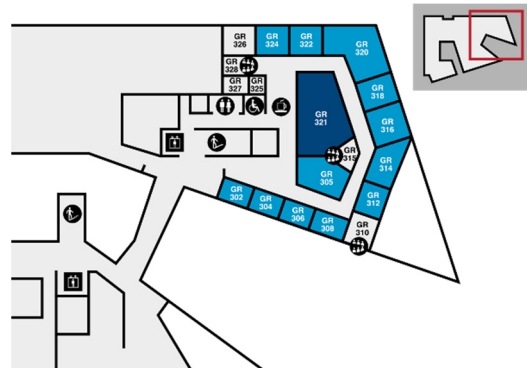

Gróska 3rd Floor

Online Event Information & Previous IHPC Events:

Check out our IHPC Community Web page, Online: <https://ihpc.is/community/>

² Gróska Building in the Science park, Online: <https://groska.is/en/home/>

³ The University of Iceland, Computer Science Department, Online: <https://www.hi.is/haskolinn/groska>